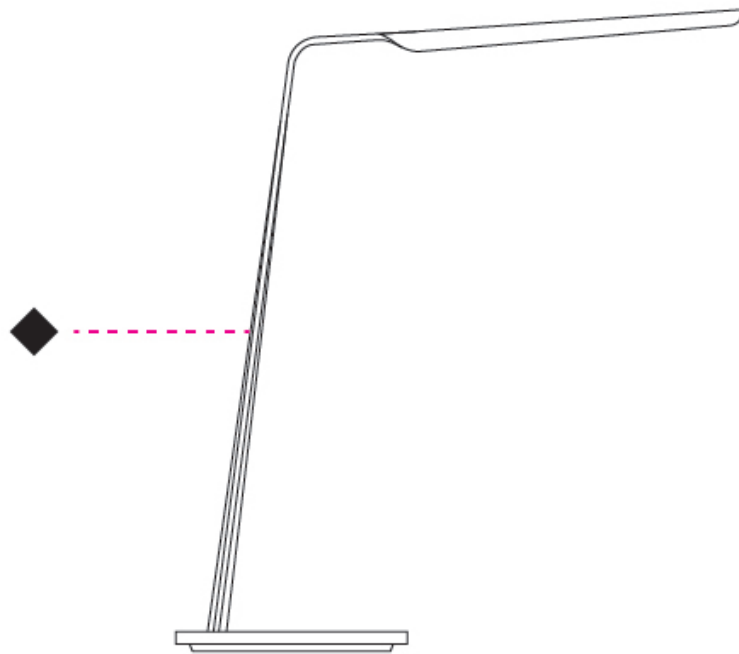

SWAN PORTABLE

D74007-

PROJECT

TYPE

SPECIFIER

QUANTITY

DATE

D