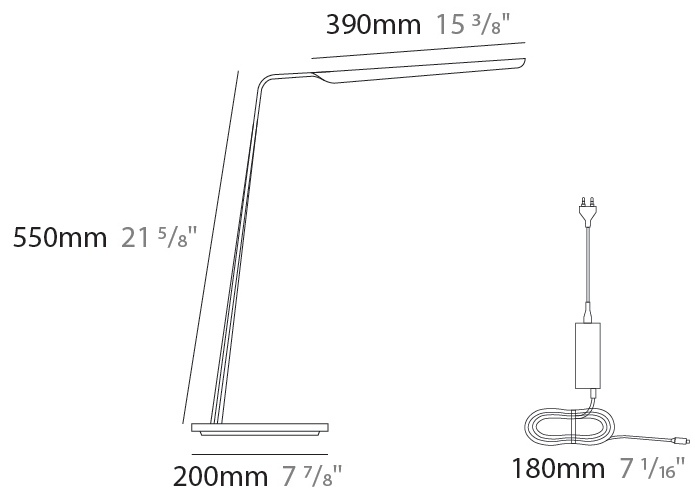

PROJECT	_____
TYPE	_____
SPECIFIER	_____
QUANTITY	_____
DATE	_____

SWAN PORTABLE

D74008-

base number	Color	Finish
	Temperature	Options

1. To build a product code in our configurator select the specify button on the base model # product page
2. To build a manual product code on this datasheet choose from the options listed below in blue font and add the suffix to the base model #

GENERAL

Series: Swan
Partner: Tunto
Division: Design
Installation: Portable
Product Type: Table
Mounting Location: Table
Light Distribution: Direct

PHYSICAL

Shape: Abstract
Length (mm): 390
Length (in): 15 ³/₈
Height (mm): 550
Height (in): 21 ⁵/₈
Fixture Finish: WAL / OAK / BLK / WHI
Fixture Material: Wood
Primary Material: Wood
Cable Details: 180mm / 70.87" cord and plug

ELECTRICAL

Lamp Type: LED
Input Wattage (W): 20
Dimming: Touch Dimming
Driver Location: Inline Transformer Plug
Input Voltage (V): 120

LED

Color Temperature (°K): 2700 / 3000
Max. Delivered Lumen (lm): 660 - 1090
CRI: >93 CRI
Lamp Life (hrs): 50000

OPTICAL

RATINGS AND CERTIFICATIONS

Certified By: Certified for North American Standards
IP rating: IP20