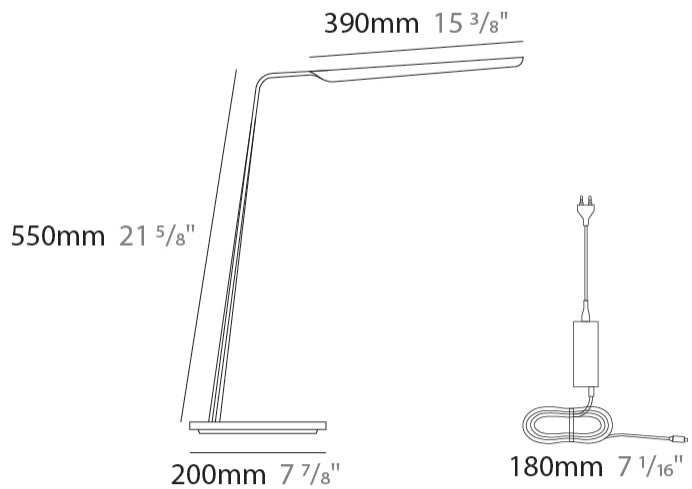

PROJECT
TYPE
SPECIFIER
QUANTITY
DATE

SWAN PORTABLE

D74007- -

base number
Color   Temperature   Finish   Options

1. To build a product code in our configurator select the specify button on the base model # product page
2. To build a manual product code on this datasheet choose from the options listed below in blue font and add the suffix to the base model #

GENERAL

Series: Swan
Partner: Tunto
Division: Design
Installation: Portable
Product Type: Table
Mounting Location: Table
Light Distribution: Direct

PHYSICAL

Shape: Abstract
Length (mm): 390
Length (in): 15 ³/₈
Height (mm): 550
Height (in): 21 ⁵/₈
Fixture Finish: [WAL / OAK / BLK / WHI](#)
Holder Finish: White
Fixture Material: Wood
Primary Material: Wood

ELECTRICAL

Lamp Type: LED
Input Wattage (W): 14
Dimming: Touch Dimming
Driver Location: Inline Transformer Plug
Input Voltage (V): 120

LED

Color Temperature (°K): [2700 / 3000](#)
Max. Delivered Lumen (lm): 660
CRI: >93 CRI
Lamp Life (hrs): 50000

OPTICAL

RATINGS AND CERTIFICATIONS

Certified By: Certified for North American Standards
IP rating: IP20