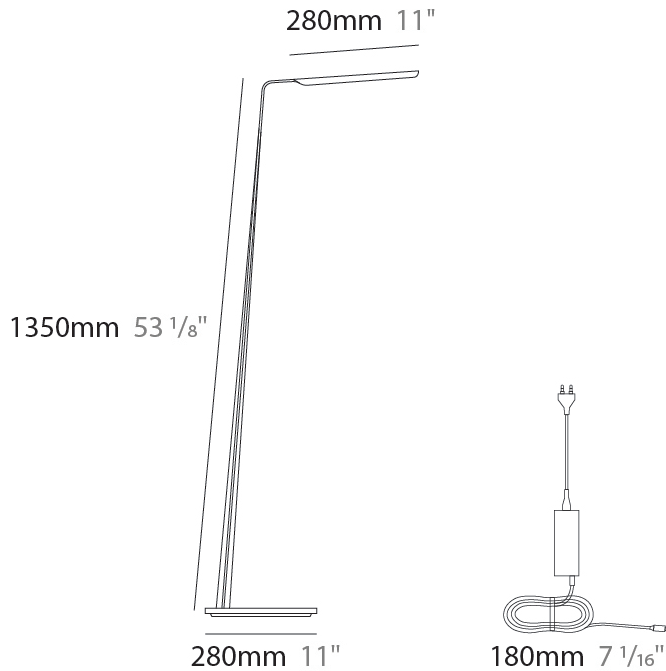

PROJECT
TYPE
SPECIFIER
QUANTITY
DATE

SWAN PORTABLE

D74009- -

base number   Color   Finish
Temperature   Options

1. To build a product code in our configurator select the specify button on the base model # product page
2. To build a manual product code on this datasheet choose from the options listed below in blue font and add the suffix to the base model #

GENERAL

Series: Swan
Partner: Tunto
Division: Design
Installation: Portable
Product Type: Floor
Mounting Location: Floor
Light Distribution: Direct

PHYSICAL

Shape: Abstract
Length (mm): 390
Length (in): 15 3/8
Height (mm): 1350
Height (in): 53 1/8
Fixture Finish: WAL / OAK / BLK / WHI
Holder Finish: White
Fixture Material: Wood
Primary Material: Wood
Cable Details: 180mm / 70.87" cord and plug

ELECTRICAL

Lamp Type: LED
Input Wattage (W): 14
Dimming: Touch Dimming
Driver Location: Inline Transformer Plug
Input Voltage (V): 120

LED

Color Temperature (°K): 2700 / 3000
Max. Delivered Lumen (lm): 660 - 1090
CRI: >93 CRI
Lamp Life (hrs): 50000

OPTICAL

RATINGS AND CERTIFICATIONS

Certified By: Certified for North American Standards
IP rating: IP20